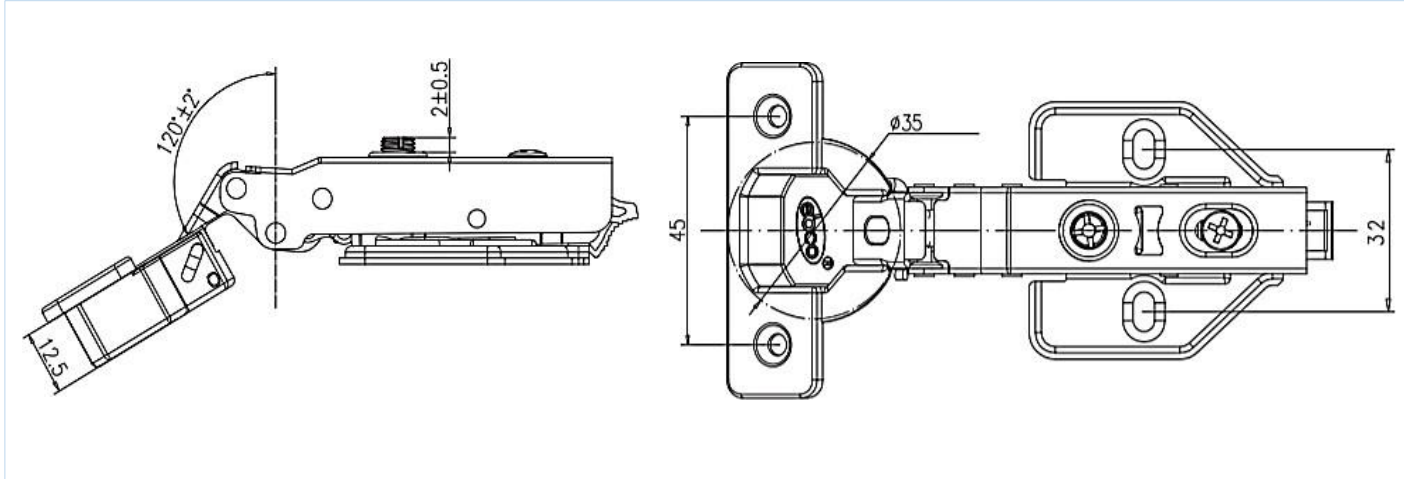

125° HINGE - OVERLAY (SOFT CLOSE)

Regular Hinge (Overlay)

125° Hinge (Overlay)

FEATURES:

- Ideal for openable wardrobes
- Unique built in damping system allows the shutter to close in slow motion without banging.
- Available in full overlay.
- Max opening **125°**
- Max shutter size: 34" x 22" (850mm x 550mm) for 2 hinges.
- Shutter cavity: Ø35mm, 13mm deep, cavity 4mm from edge.

SPECIFICATION:

ITEM	ITEM CODE	Max. Opening	FINISH	PCS./SET	MRP* (₹)
125° Hinge – Overlay (Soft Close)	H125-1-SC	125°	NP	Set of 2	308

*Subject to change without prior intimation

NP: Nickel Plated

125° HINGE - OVERLAY (SOFT CLOSE)