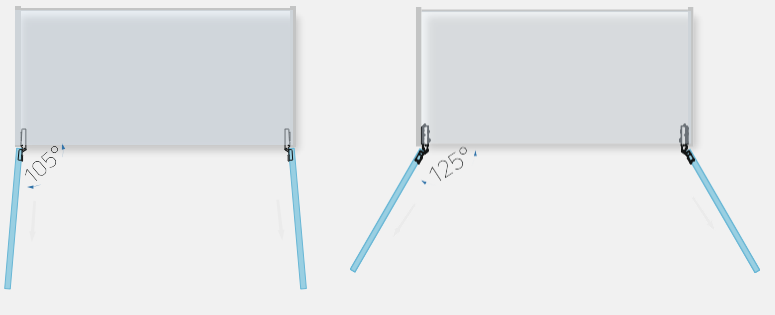

125° HINGE - OVERLAY (SOFT CLOSE)

Regular Hinge (Overlay)

125° Hinge (Overlay)

FEATURES:

- Ideal for openable wardrobes
- Unique built in damping system allows the shutter to close in slow motion without banging.
- Available in full overlay.
- Max opening **125°**
- Max shutter size: 34" x 22" (850mm x 550mm) for 2 hinges.
- Shutter cavity: Ø35mm, 13mm deep, cavity 4mm from edge.

SPECIFICATION:

ITEM	ITEM CODE	Max. Opening	FINISH	PCS./SET	MRP* (₹)
125° Hinge – Overlay (Soft Close)	H125-1-SC	125°	NP	Set of 2	308

*Subject to change without prior intimation

NP: Nickel Plated

125° HINGE - OVERLAY (SOFT CLOSE)