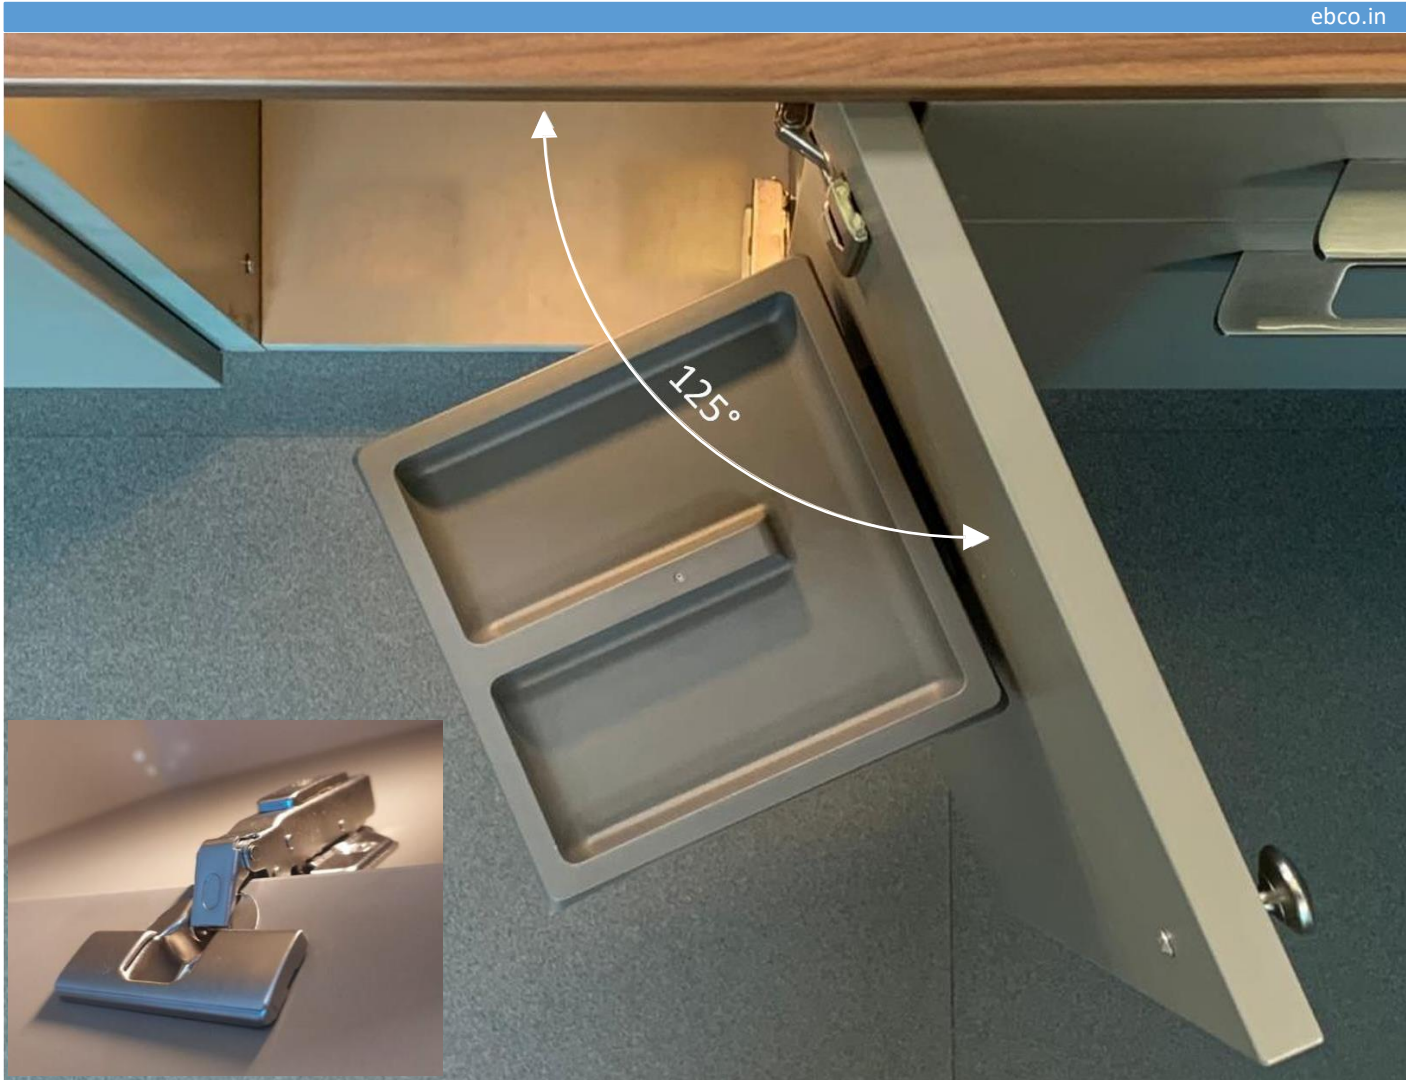

125° HINGE - OVERLAY (SOFT CLOSE)

Regular Hinge (Overlay)

125° Hinge (Overlay)

FEATURES:

- Ideal for openable wardrobes
- Unique built in damping system allows the shutter to close in slow motion without banging.
- Available in full overlay.
- Max opening **125°**
- Max shutter size: 34" x 22" (850mm x 550mm) for 2 hinges.
- Shutter cavity: Ø35mm, 13mm deep, cavity 4mm from edge.

SPECIFICATION:

ITEM	ITEM CODE	Max. Opening	FINISH	PCS./SET	MRP* (₹)
125° Hinge – Overlay (Soft Close)	H125-1-SC	125°	NP	Set of 2	308

*Subject to change without prior intimation

NP: Nickel Plated

125° HINGE - OVERLAY (SOFT CLOSE)